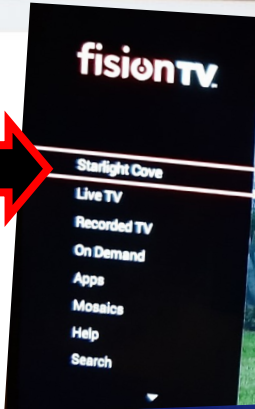

Your Community Channel for Important Announcements

Starlight Cove

Access in 3 Simple Steps!

To Display and Use the Menu Screen

1. Press **MENU** on your remote control.
2. Use the arrow keys **⬅️** to select a heading or submenu.
3. Press **OK** to select.
4. Press **EXIT** to close the main menu.

#1. Find and select
"Menu" on your
remote.

#2. Select
"Starlight Cove"

#3. Select
"Community Info"
or "Messages"